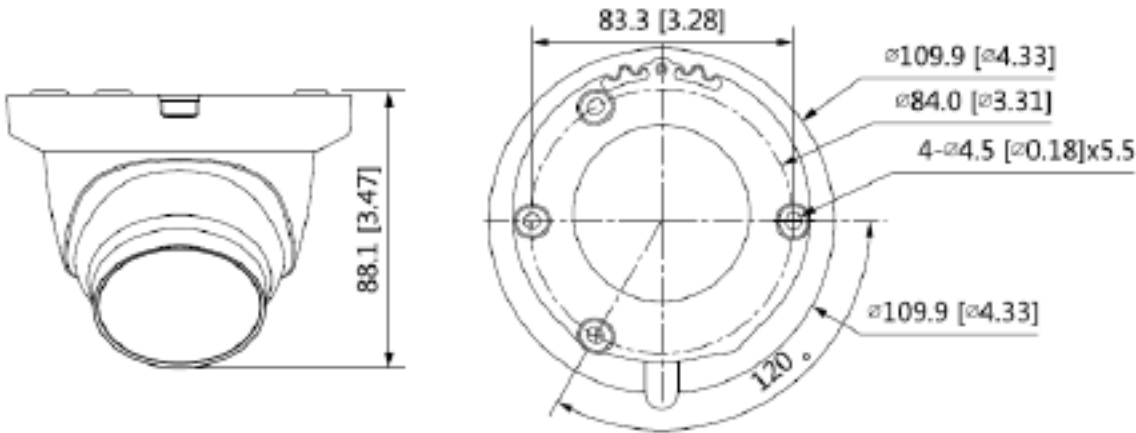

INSTO2IRUF

2.1MP 1080P UNIVERSAL Fixed Lens
Turret Camera W/IR

Product Specifications